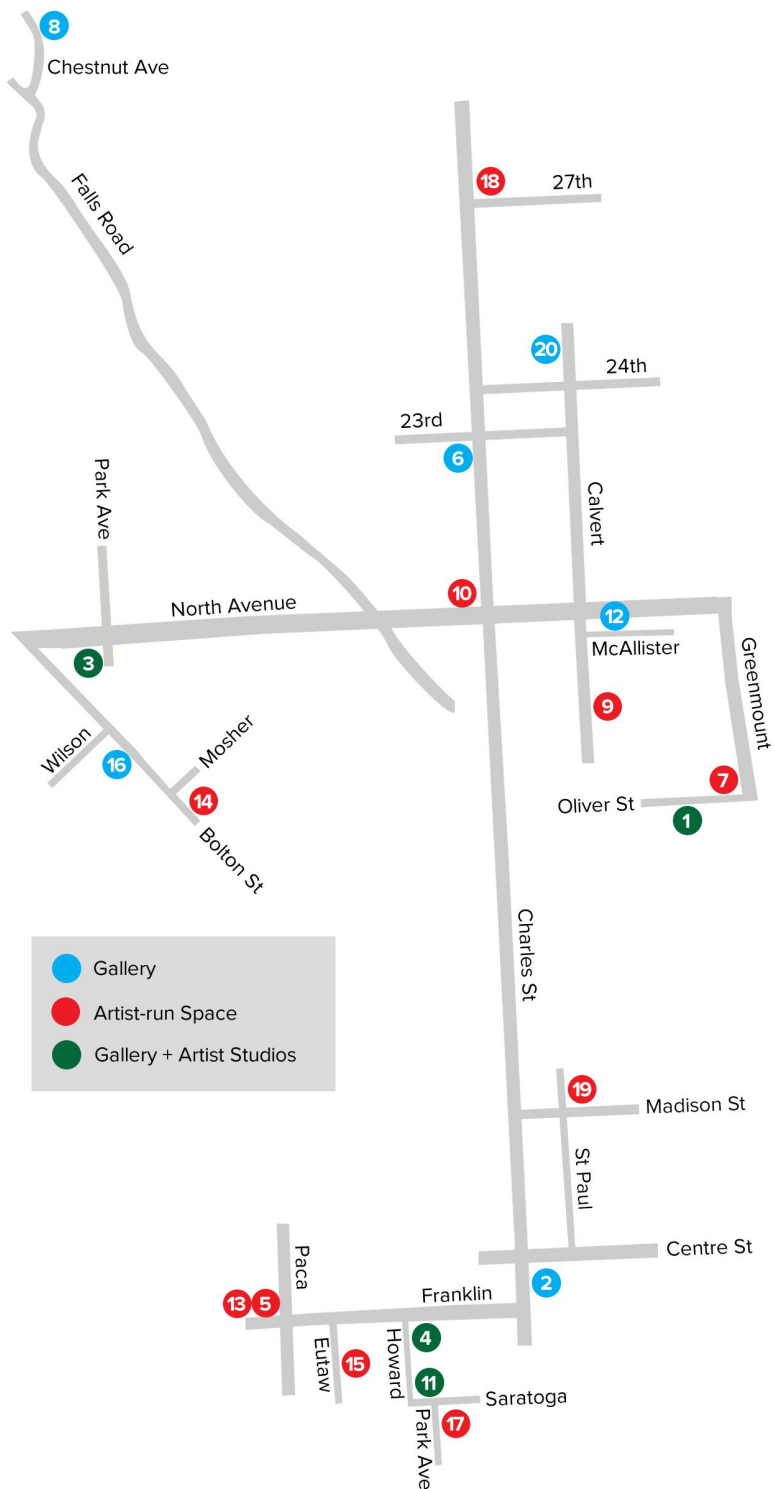

The ICA Index

A Guide to Galleries and Artist-run Spaces in Baltimore

- 19 Creative Alliance**
3134 Eastern Ave
T-Sat 11-7pm
creativealliance.org
- 20 School 33**
1427 Light Street
school33.org
T-Sat 10-5:30pm
- 21 Springsteen**
422 Highland Ave
springsteengallery.com

The ICA Baltimore promotes the professional growth of early-career artists through studio visits and solo exhibitions. After operating nomadically for six years, we now occupy a permanent space at 16 W North Avenue where we host exhibitions and the ICA Baltimore Flat File program.

- 1 AREA 405**
405 E Oliver St
area405.com
- 2 C. GRISMALDIS GALLERY**
523 N Charles St
cgrimaldisgallery.com
T-Sat 10-5:30pm
- 3 CARDINAL**
1758 Park Ave
cardinalspace.com
- 2 CATALYST CONTEMPORARY**
523 N Charles St
catalystcontemporary.com
T-Sat 10-5:30pm
- 4 CURRENT SPACE**
421 N Howard St
currentspace.com
- 5 FIRST CONTINENT**
500 W Franklin St
firstcontinent.info
- 6 GALERIE MYRTIS**
2224 N Charles St
galerimyrtilis.net
Th-Sat 2-6pm
- 7 GALLERY CA**
440 E Oliver St
M-F 12-4pm
- 8 GOYA CONTEMPORARY**
3000 Chestnut Ave, Studio 214
goyacontemporary.com
T & F 12-6pm & Sat 12-5pm
- 9 GUEST SPOT AT THE REINSTITUTE**
1715 N Calvert St
guestspot.org
Th 1-5pm & Sat 1-4pm
- 10 ICA BALTIMORE**
16 W North Ave
icabaltimore.org
Sat & Sun 12-4pm
- 11 MARYLAND ART PLACE**
218 W Saratoga St
mdartplace.org
T-Sat 12-4pm
- 12 MONO PRACTICE**
212 McAllister St
monopractice.com
Th 1-5pm & Sat 1-4pm
- 13 OPEN SPACE**
512 W Franklin St
openspacebaltimore.com
- 14 PIGMENT SAUVAGE**
1427 Bolton St
pigmentsauvage.com
- 15 PRESS PRESS**
427 N Eutaw St
presspress.info
- 16 PROJECT 1628**
1628 Bolton St
project1628.com
- 17 RESORT**
235 Park Ave
resortbaltimore.com
F-Sat 12-4pm
- 18 ST. CHARLES**
2701 N Charles St
stcharlesprojects.com
- 11 TERRAULT**
218 W Saratoga St, 3rd Floor
terraultcontemporary.com
Sat 1-5pm
- 19 THE PARLOUR**
803 St. Paul St
@theparlour__
- 20 WALLER GALLERY**
2420 N Calvert St
wallergallery.com
Th-Sat 12-5pm